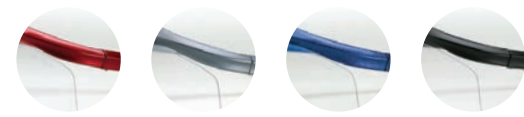

*Greg Norman™ Semi-Rimless Frame

Hogies®: *Versatile Magnetic Frame System*

PeriOptix offers the authentic Hogies brand, the most advanced magnification loupe frame system available on the market today. Hogies use a patented magnetic mounting system for quick and simple attachment of loupes, safety shield, prescription lenses and nose pad.

- Easily replaceable shields and nose pads
- Can be worn over glasses
- Prescription lenses available

Loupe Options: Panoramic, Legacy

Color Options:

Red Smoke Grey Metallic Blue Black

Mirage: *Greatest Value With Prescription Insert Option*