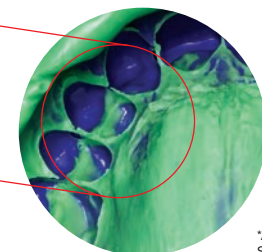

A Certified DenMat Loupe Specialist can fit you for the perfect flip-up or through-the-lens loupes. All DenMat sales representatives are trained and certified to assist you with your loupe needs.

A Reference for Magnification and Field of View*

No Magnification

2.5x Magnification

3.5x Magnification

Small Field of View

Large Field of View

Higher magnification typically results in a smaller field of view.

*As seen on a SplashMax impression.

Loupes

PeriOptix® TTL Optics

The lightest weight premium through-the-lens loupes.

Through-the-lens loupes are custom manufactured for each individual user. TTL loupes have extremely precise optical quality and a large field of view making them comfortable, easy to use, and care free. TTL loupes are also much lighter and sleeker than their flip-up counterparts.