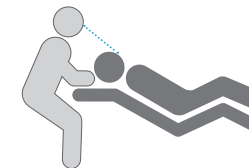

Working Distance

Working Distance is the measurement at which the user is comfortable working. This distance should be calculated while the user is in an upright, and comfortable position that keeps the clinician’s ergonomics in check.