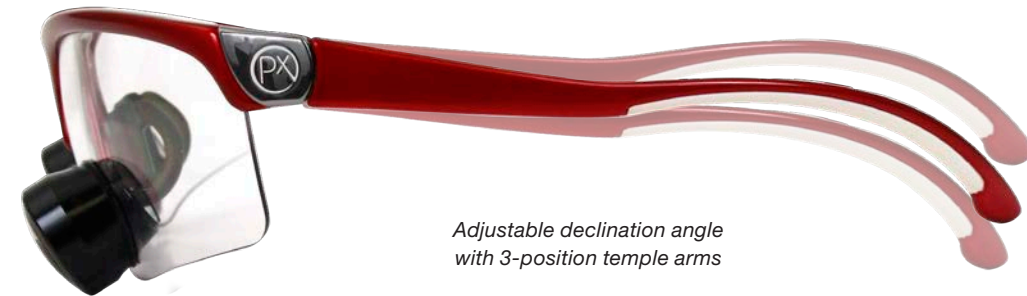

Color Options:

Matte Black

Red

Grey

Copper

Gold (Titan)

White

Blue (Petrol)

Silver

*Large size only available in Matte Black and White.

Unique Frame Features

Adjustable declination angle
with 3-position temple arms

Laser loupe clip-on inserts
now available!
(OD >10 at 808 nm)

2-position adjustable nose piece