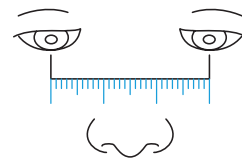

— Amy Ericks, RDH

Pupillary Distance

Pupillary Distance (PD) is the measurement, in millimeters, between the centers of the pupils in each eye. This measurement can be done quickly by your local PeriOptix representative or by any optometrist. Note: If measured by an optometrist make sure the measurement is taken at infinity (∞).