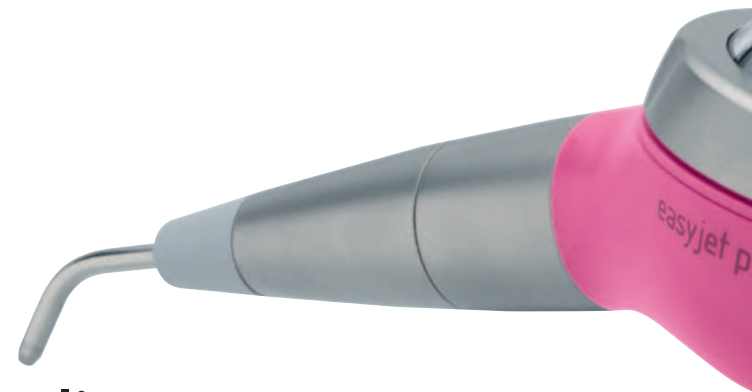

mectron

→ MECTRON EASYJET PRO

EASYJET PRO

airpolishing for turbine coupling

→ easyjet pro opens up a new dimension of turbine couplings. Just a simple click and your turbine becomes a skillful prophylaxis unit, which offers the same well-proven features as mectron's table top units: a powerful powder jet, easy handling and reliable airpolishing. Shape and balance also enable a good handling and a controlled precise powder jet direction.

→ COLORS
The easyjet pro is available in seven different colors. The colorful selection will become a prophylaxis highlight in your office!

THE TECHNOLOGY

reliable and ergonomic

→ easyjet pro stands out due to its innovative technology, which allows high reliability. All parts are optimized for daily use.

→ SPRAY HANDPIECE

- 120° angle
- just a click to connect
- 360° rotating head
- powder and water travel separately until they reach the nozzle
- the water surrounds the jet of powder and air and prevents powder dust
- fully sterilizable

CE
0476

- SILICON PROTECTOR
- protects teeth
 - prevents any pollutant entry
 - dismantlable
 - fully sterilizable

- POWDER CHAMBER CAP
- stainless steel ring-nut
 - transparent dome for optimal control of powder level
 - triangular thread for easy opening
 - thanks to its specific shape there will be no powder deposits on the thread