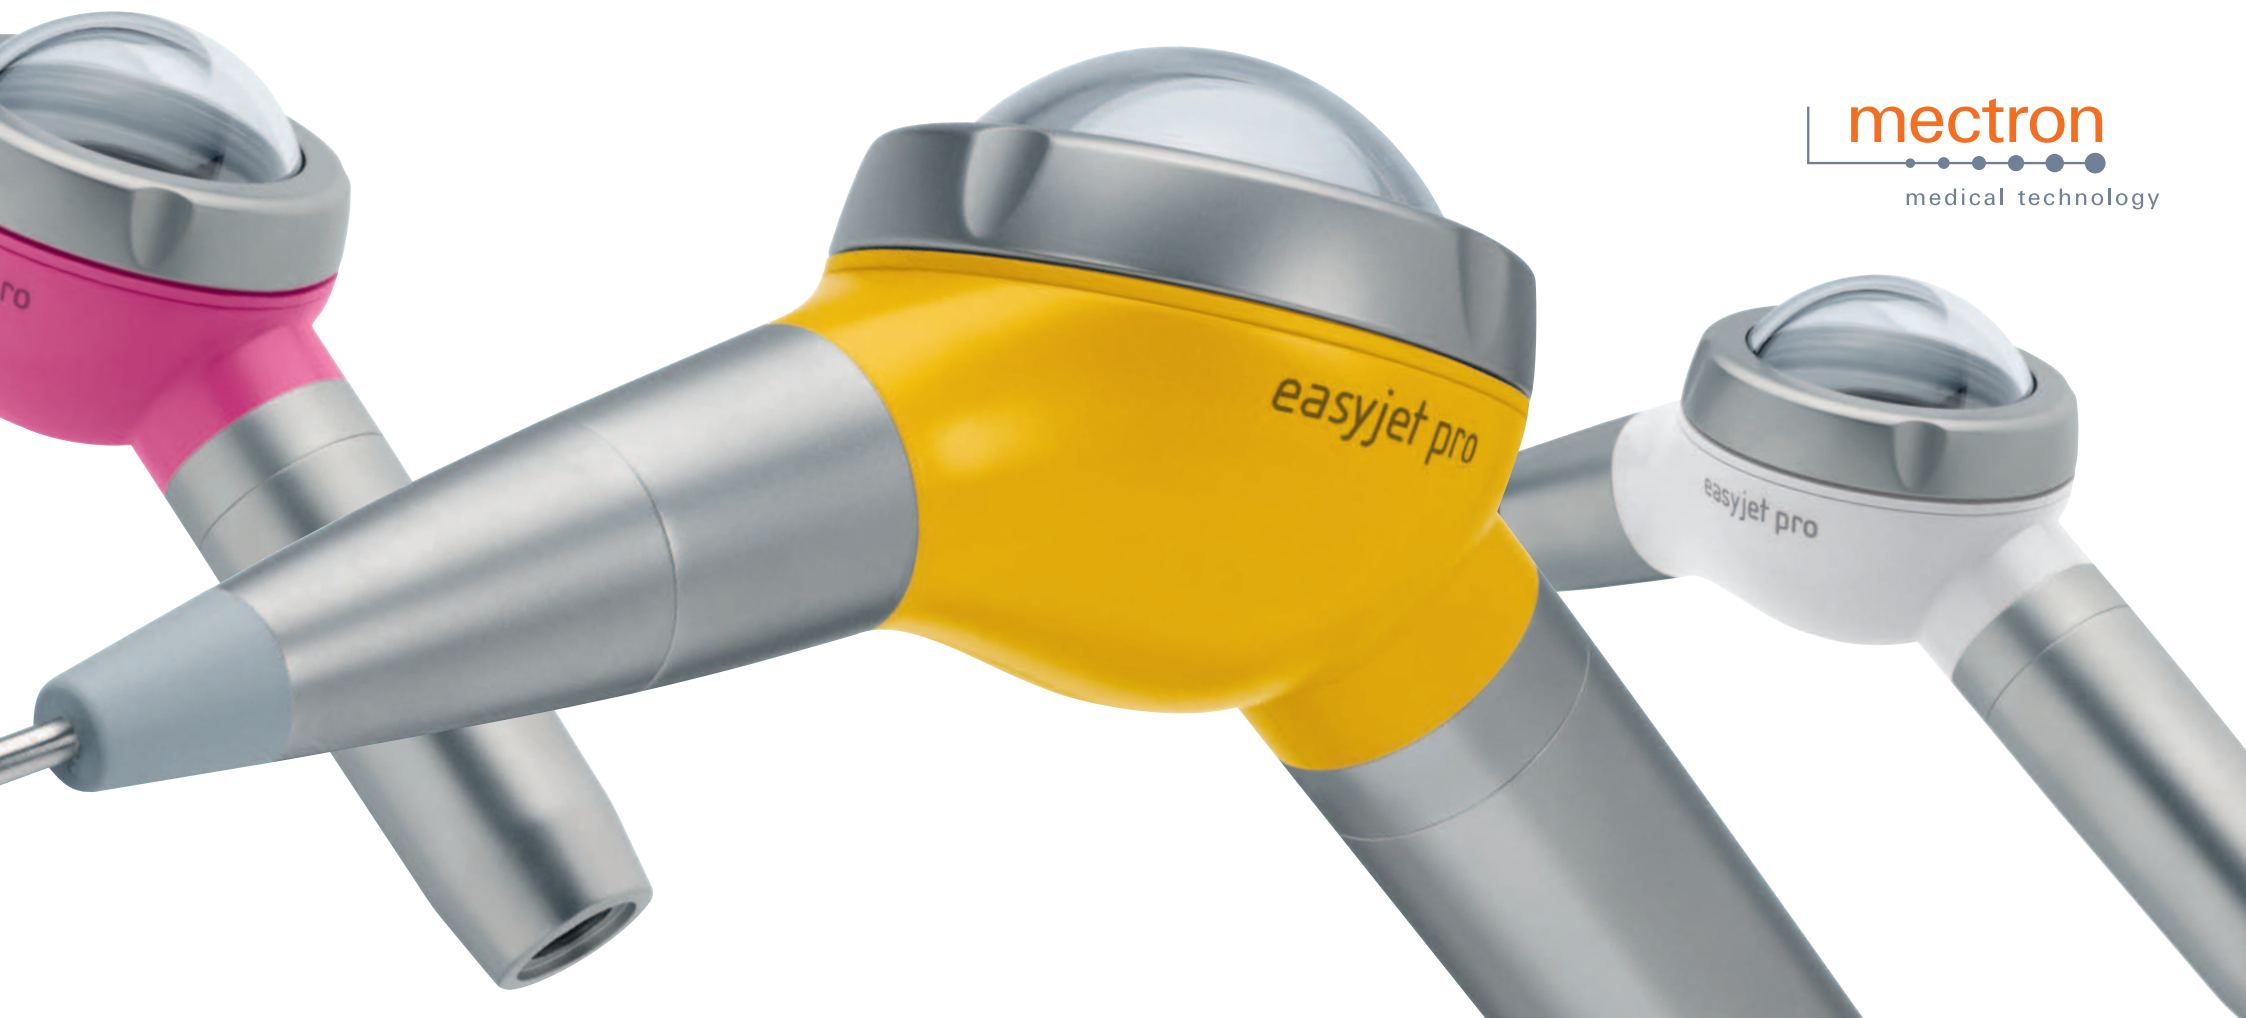

mectron

→ MECTRON EASYJET PRO

EASYJET PRO

airpolishing for turbine coupling

→ easyjet pro opens up a new dimension of turbine couplings. Just a simple click and your turbine becomes a skillful prophylaxis unit, which offers the same well-proven features as mectron's table top units: a powerful powder jet, easy handling and reliable airpolishing. Shape and balance also enable a good handling and a controlled precise powder jet direction.

→ COLORS
The easyjet pro is available in seven different colors. The colorful selection will become a prophylaxis highlight in your office!

THE TECHNOLOGY

reliable and ergonomic

→ easyjet pro stands out due to its innovative technology, which allows high reliability. All parts are optimized for daily use.

→ SPRAY HANDPIECE

- 120° angle
- just a click to connect
- 360° rotating head
- powder and water travel separately until they reach the nozzle
- the water surrounds the jet of powder and air and prevents powder dust
- fully sterilizable

CE
0476

- SILICON PROTECTOR
- protects teeth
 - prevents any pollutant entry
 - dismantlable
 - fully sterilizable

- POWDER CHAMBER CAP
- stainless steel ring-nut
 - transparent dome for optimal control of powder level
 - triangular thread for easy opening
 - thanks to its specific shape there will be no powder deposits on the thread