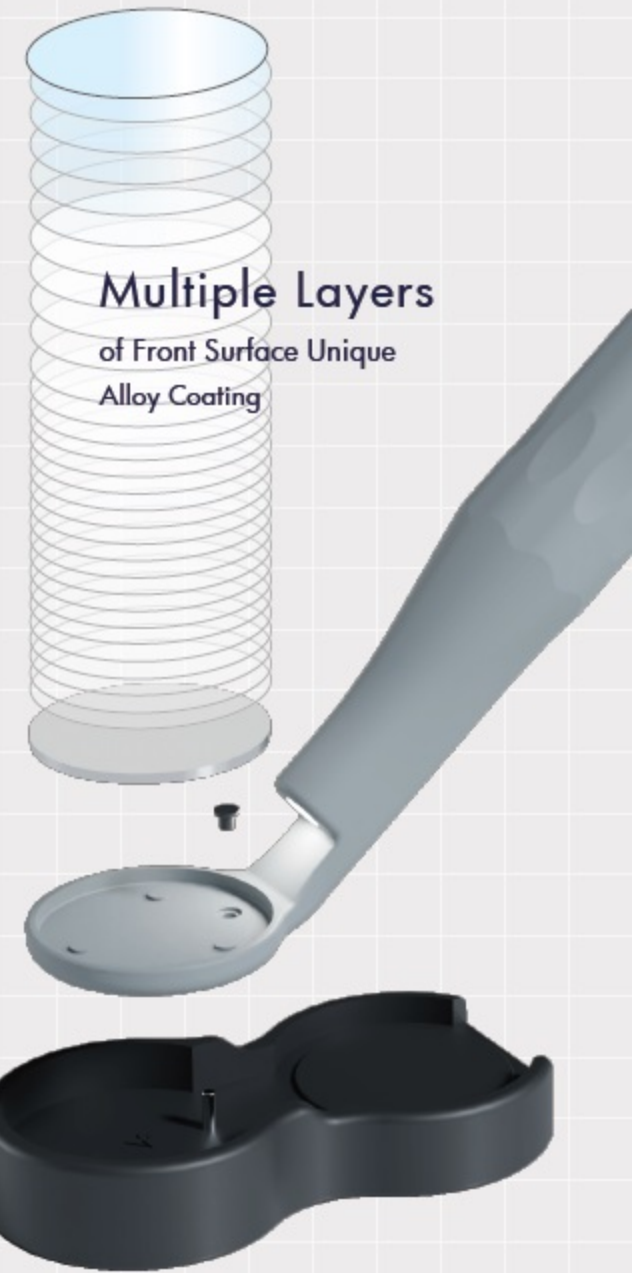

Multiple Layers
of Front Surface Unique
Alloy Coating

1-Click Mirror Replacement System

- Patented Mirror Change Design
- Replace a New Mirror in Seconds

<https://stomshop.pro>